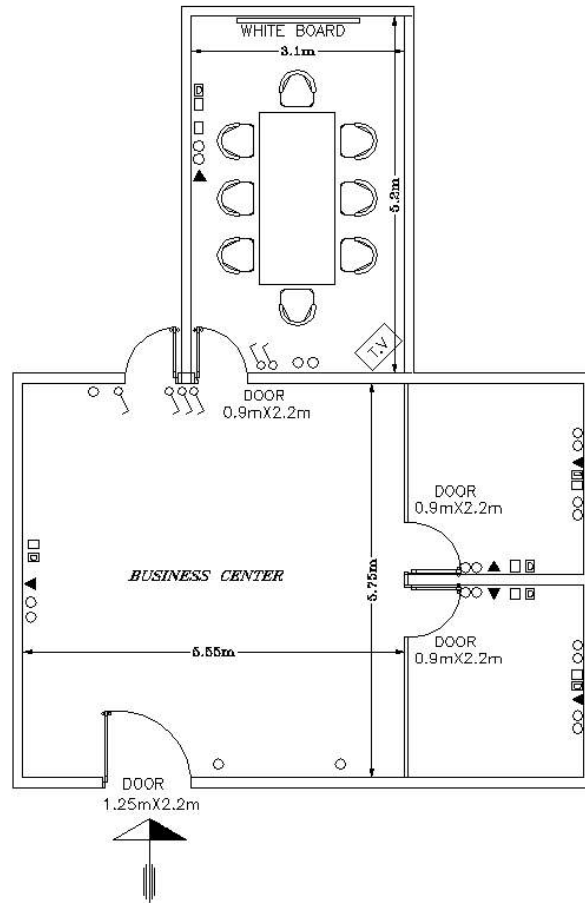

BUSINESS BOARDROOM

DIGRAMS ARE NOT SCALE

LEGEND	○ POWER OUTLET	▲ TELEPHONE POINT	■ TELEVISION SOCKET	⊞ DATA OUTLET FOR COMPUTER NETWORK	□ POWER COMPUTER
	⌘ LIGHTING SWITCH				

EXECUTIVE BOARDROOM

*GRAMS ARE NOT SCALE

LEGEND	○ POWER OUTLET	▲ TELEPHONE POINT	■ TELEVISION SOCKET.	Ⓜ DATA OUTLET FOR COMPUTER NETWORK.	□ PWOER COMPUTER
	⌘ LIGHTING SWITCH.	⊕ THERMOSTAT FOR AIR CONDITIONING UNIT			

HABIBA BALLROOM

DIGRAMS ARE NOT SCALE

LEGEND	○ POWER OUTLET	▲ TELEPHONE POINT	▣ SURFACE RECESSED PANELBOARD
	● LEVEL OF GROUND		

LES FONTAINES BALLROOM

DIGRAMS ARE NOT SCALE

LEGEND	○ POWER OUTLET	■ SURFACE RECESSED PANELBOARD
--------	----------------	-------------------------------

DIAGRAMS ARE NOT SCALE

LEGEND	○ POWER OUTLET	▲ TELEPHONE POINT	■ TELEVISION SOCKET.	◻ DATA OUTLET FOR COMPUTER NETWORK.	◻ POWER COMPUTER
	⚡ LIGHTING SWITCH.				