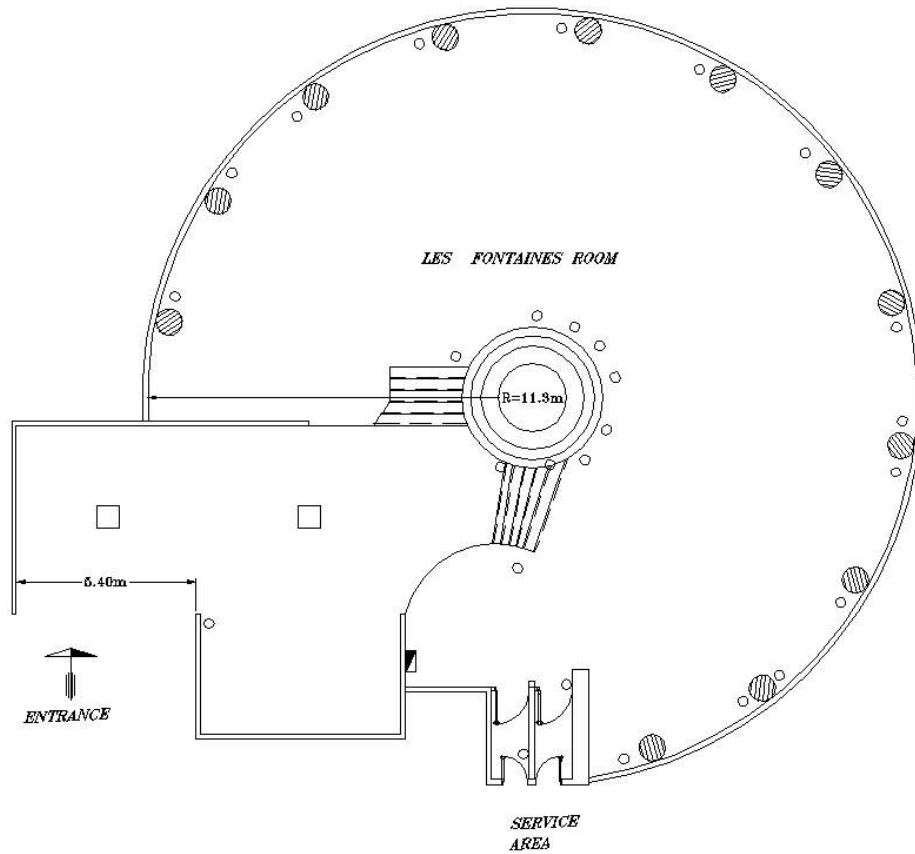

BUSINESS BOARDROOM

DIGRAMS ARE NOT SCALE

LEGEND	○ POWER OUTLET	▲ TELEPHONE POINT	■ TELEVISION SOCKET	⊞ DATA OUTLET FOR COMPUTER NETWORK	□ POWER COMPUTER
	⌘ LIGHTING SWITCH				

EXECUTIVE BOARDROOM

*GRAMS ARE NOT SCALE

LEGEND	○ POWER OUTLET	▲ TELEPHONE POINT	■ TELEVISION SOCKET.	Ⓜ DATA OUTLET FOR COMPUTER NETWORK.	□ PWOER COMPUTER
	⌘ LIGHTING SWITCH.	⊕ THERMOSTAT FOR AIR CONDITIONING UNIT			

HABIBA BALLROOM

DIGRAMS ARE NOT SCALE

LEGEND	○ POWER OUTLET	▲ TELEPHONE POINT	▣ SURFACE RECESSED PANELBOARD
	● LEVEL OF GROUND		

LES FONTAINES BALLROOM

DIGRAMS ARE NOT SCALE

LEGEND	○ POWER OUTLET	■ SURFACE RECESSED PANELBOARD
--------	----------------	-------------------------------

DIAGRAMS ARE NOT SCALE

LEGEND	○ POWER OUTLET	▲ TELEPHONE POINT	■ TELEVISION SOCKET.	◻ DATA OUTLET FOR COMPUTER NETWORK.	◻ POWER COMPUTER
	⚡ LIGHTING SWITCH.				