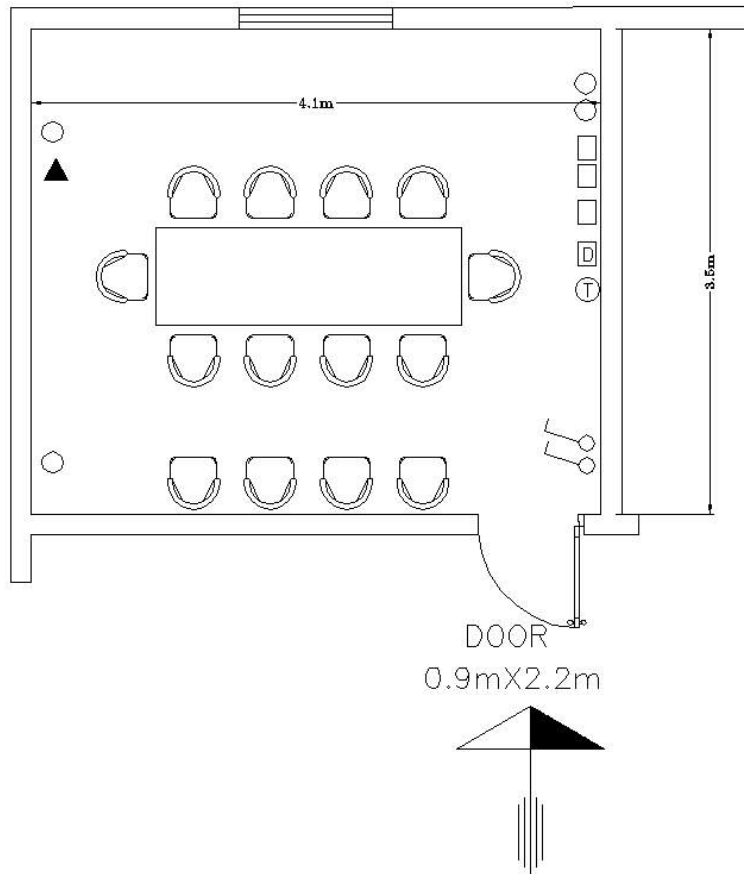

BUSINESS BOARDROOM

DIGRAMS ARE NOT SCALE

LEGEND	○ POWER OUTLET	▲ TELEPHONE POINT	■ TELEVISION SOCKET	⊞ DATA OUTLET FOR COMPUTER NETWORK	□ POWER COMPUTER
	⌘ LIGHTING SWITCH				

EXECUTIVE BOARDROOM

*GRAMS ARE NOT SCALE

LEGEND	○ POWER OUTLET	▲ TELEPHONE POINT	■ TELEVISION SOCKET.	Ⓜ DATA OUTLET FOR COMPUTER NETWORK.	□ PWOER COMPUTER
	⌘ LIGHTING SWITCH.	⊕ THERMOSTAT FOR AIR CONDITIONING UNIT			

HABIBA BALLROOM

DIGRAMS ARE NOT SCALE

LEGEND	○ POWER OUTLET	▲ TELEPHONE POINT	▣ SURFACE RECESSED PANELBOARD
	● LEVEL OF GROUND		

LES FONTAINES BALLROOM

DIGRAMS ARE NOT SCALE

LEGEND	○ POWER OUTLET	■ SURFACE RECESSED PANELBOARD
--------	----------------	-------------------------------

DIAGRAMS ARE NOT SCALE

LEGEND	○ POWER OUTLET	▲ TELEPHONE POINT	■ TELEVISION SOCKET.	◻ DATA OUTLET FOR COMPUTER NETWORK.	◻ POWER COMPUTER
	⚡ LIGHTING SWITCH.				