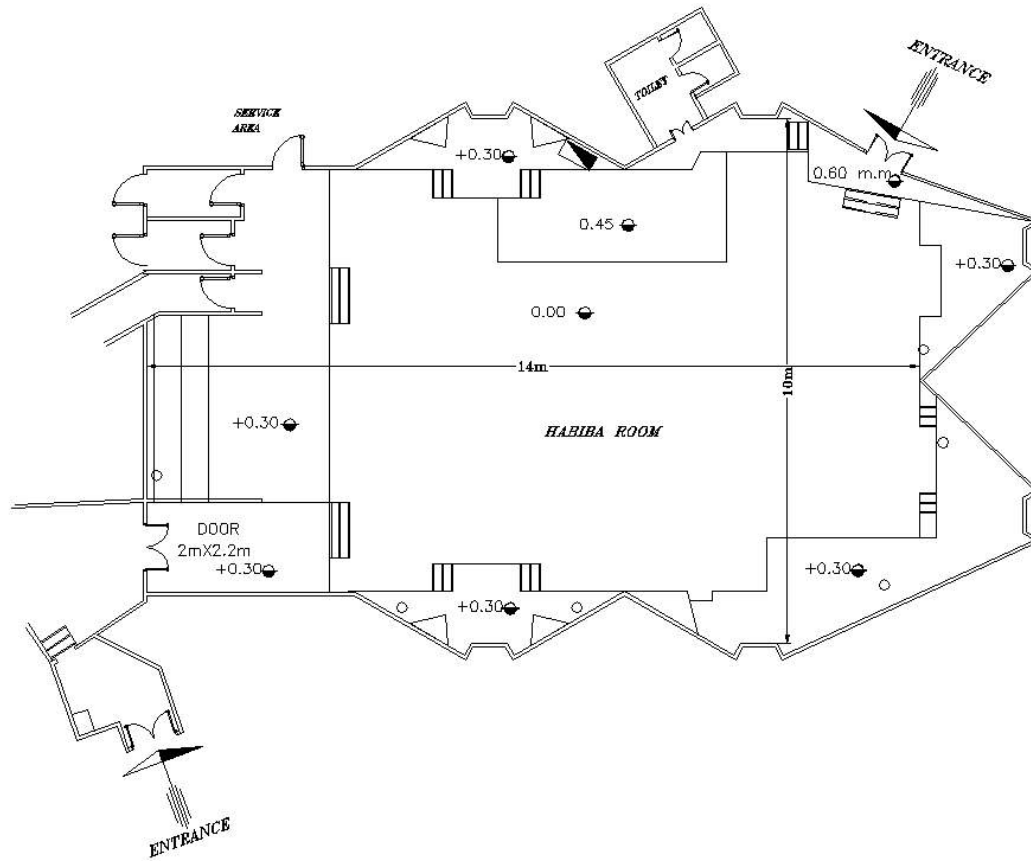

BUSINESS BOARDROOM

DIGRAMS ARE NOT SCALE

LEGEND	○ POWER OUTLET	▲ TELEPHONE POINT	■ TELEVISION SOCKET	⊞ DATA OUTLET FOR COMPUTER NETWORK	□ POWER COMPUTER
	⌘ LIGHTING SWITCH				

EXECUTIVE BOARDROOM

*GRAMS ARE NOT SCALE

LEGEND	○ POWER OUTLET	▲ TELEPHONE POINT	■ TELEVISION SOCKET.	Ⓜ DATA OUTLET FOR COMPUTER NETWORK.	□ PWOER COMPUTER
	⌘ LIGHTING SWITCH.	⊕ THERMOSTAT FOR AIR CONDITIONING UNIT			

HABIBA BALLROOM

DIGRAMS ARE NOT SCALE

LEGEND	○ POWER OUTLET	▲ TELEPHONE POINT	▣ SURFACE RECESSED PANELBOARD
	● LEVEL OF GROUND		

LES FONTAINES BALLROOM

DIGRAMS ARE NOT SCALE

LEGEND	○ POWER OUTLET	■ SURFACE RECESSED PANELBOARD
--------	----------------	-------------------------------

DIAGRAMS ARE NOT SCALE

LEGEND	○ POWER OUTLET	▲ TELEPHONE POINT	■ TELEVISION SOCKET.	◻ DATA OUTLET FOR COMPUTER NETWORK.	◻ POWER COMPUTER
	⚡ LIGHTING SWITCH.				