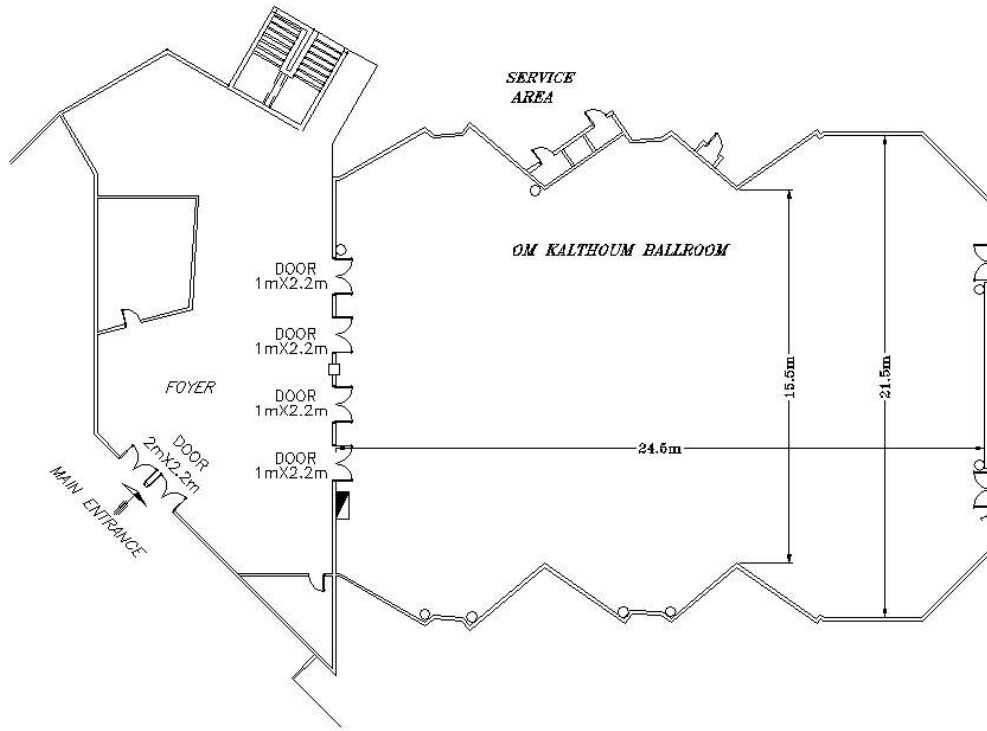

LEGEND	○ POWER OUTLET	▲ TELEPHONE POINT	▣ SURFACE RECESSED PANELBOARD
	● LEVEL OF GROUND		

LES FONTAINES BALLROOM

DIGRAMS ARE NOT SCALE

LEGEND	○ POWER OUTLET	■ SURFACE RECESSED PANELBOARD
--------	----------------	-------------------------------

OM KALTHOUM BALLROOM

DIGRAMS ARE NOT SCALE

LEGEND ○ POWER OUTLET ■ SURFACE RECESSED PANELBOARD

RAMI MEETING ROOM

DIGRAMS ARE NOT SCALE

LEGEND	○ POWER OUTLET	▲ TELEPHONE POINT
	⚡ LIGHTING SWITCH.	

SHAWKI MEETING ROOM

DIAGRAMS ARE NOT SCALE

LEGEND	○ POWER OUTLET	▲ TELEPHONE POINT	■ TELEVISION SOCKET.	◻ DATA OUTLET FOR COMPUTER NETWORK.	◻ POWER COMPUTER
	⚡ LIGHTING SWITCH.				