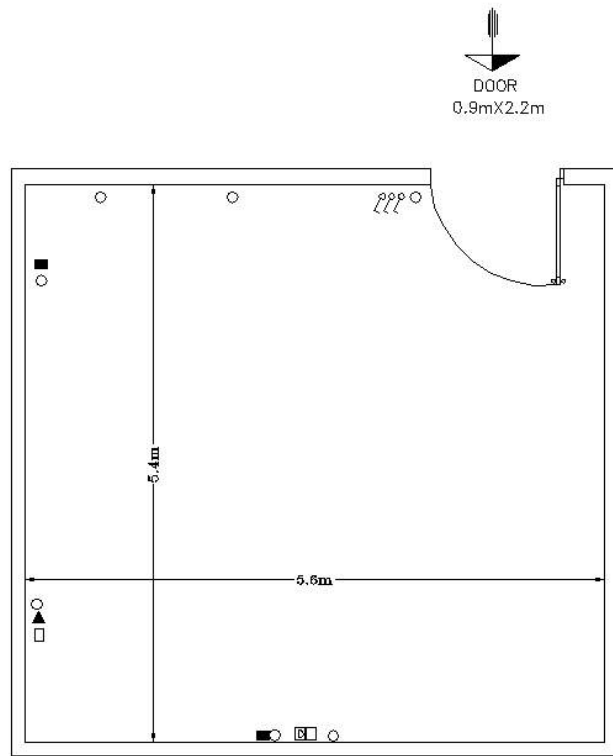

LEGEND	○ POWER OUTLET	▲ TELEPHONE POINT	▣ SURFACE RECESSED PANELBOARD
	● LEVEL OF GROUND		

LES FONTAINES BALLROOM

DIGRAMS ARE NOT SCALE

LEGEND	○ POWER OUTLET	■ SURFACE RECESSED PANELBOARD
--------	----------------	-------------------------------

OM KALTHOUM BALLROOM

DIGRAMS ARE NOT SCALE

LEGEND ○ POWER OUTLET ■ SURFACE RECESSED PANELBOARD

RAMI MEETING ROOM

DIGRAMS ARE NOT SCALE

LEGEND	○ POWER OUTLET	▲ TELEPHONE POINT
	⚡ LIGHTING SWITCH.	

SHAWKI MEETING ROOM

DIAGRAMS ARE NOT SCALE

LEGEND	○ POWER OUTLET	▲ TELEPHONE POINT	■ TELEVISION SOCKET.	◻ DATA OUTLET FOR COMPUTER NETWORK.	◻ POWER COMPUTER
	⚡ LIGHTING SWITCH.				