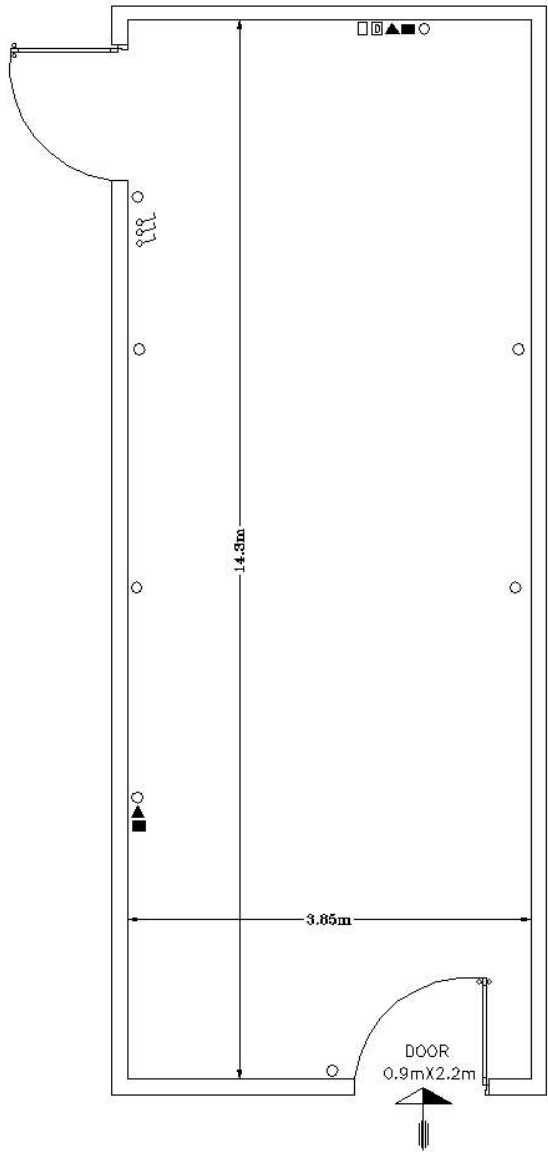

LEGEND	○ POWER OUTLET	▲ TELEPHONE POINT	■ TELEVISION SOCKET.	Ⓜ DATA OUTLET FOR COMPUTER NETWORK.	□ PWOER COMPUTER
	⌘ LIGHTING SWITCH.	⊕ THERMOSTAT FOR AIR CONDITIONING UNIT			

HABIBA BALLROOM

DIGRAMS ARE NOT SCALE

LEGEND	○ POWER OUTLET	▲ TELEPHONE POINT	▣ SURFACE RECESSED PANELBOARD
	● LEVEL OF GROUND		

LES FONTAINES BALLROOM

DIGRAMS ARE NOT SCALE

LEGEND	○ POWER OUTLET	■ SURFACE RECESSED PANELBOARD
--------	----------------	-------------------------------

OM KALTHOUM BALLROOM

DIGRAMS ARE NOT SCALE

LEGEND ○ POWER OUTLET ■ SURFACE RECESSED PANELBOARD

RAMI MEETING ROOM

DIGRAMS ARE NOT SCALE

LEGEND	○ POWER OUTLET	▲ TELEPHONE POINT
	⚡ LIGHTING SWITCH.	

SHAWKI MEETING ROOM

DIAGRAMS ARE NOT SCALE

LEGEND	○ POWER OUTLET	▲ TELEPHONE POINT	■ TELEVISION SOCKET.	◻ DATA OUTLET FOR COMPUTER NETWORK.	◻ POWER COMPUTER
	⚡ LIGHTING SWITCH.				